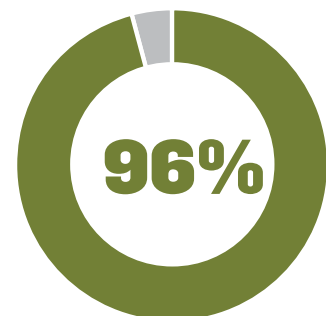

CCCA LEARNER OUTCOMES

On average individuals experienced the following shifts in knowledge and attitude:

This was complemented by a 20% increase in an individual's confidence in **engaging, interacting and working with** Aboriginal and Torres Strait Islander peoples.

CCCA COURSE RATINGS

of learners who completed the course rated the overall **course content** as good or excellent

of learners said their **learning needs** were met

of learners said the course was **relevant to** their professional, role, workplace and service delivery.